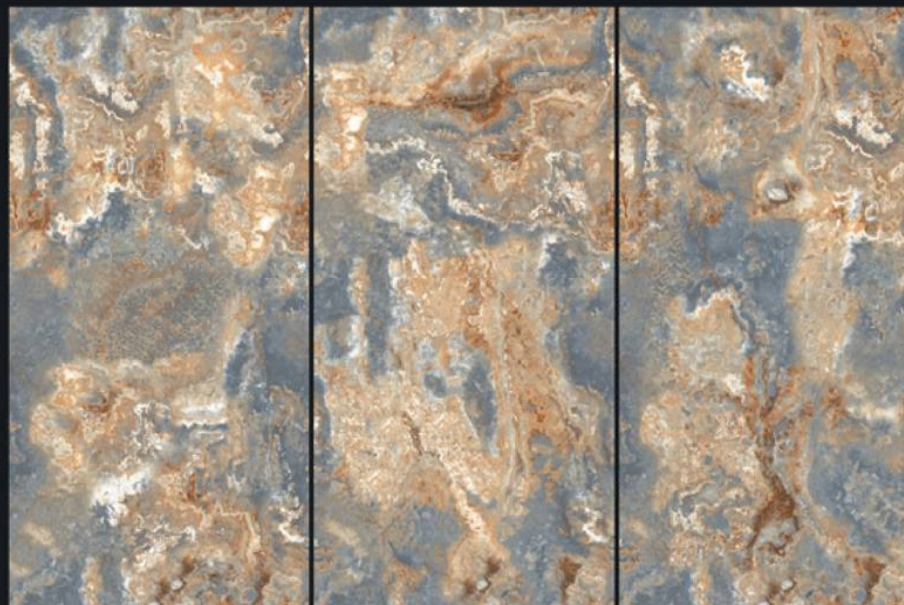

GLOSSY FINISH