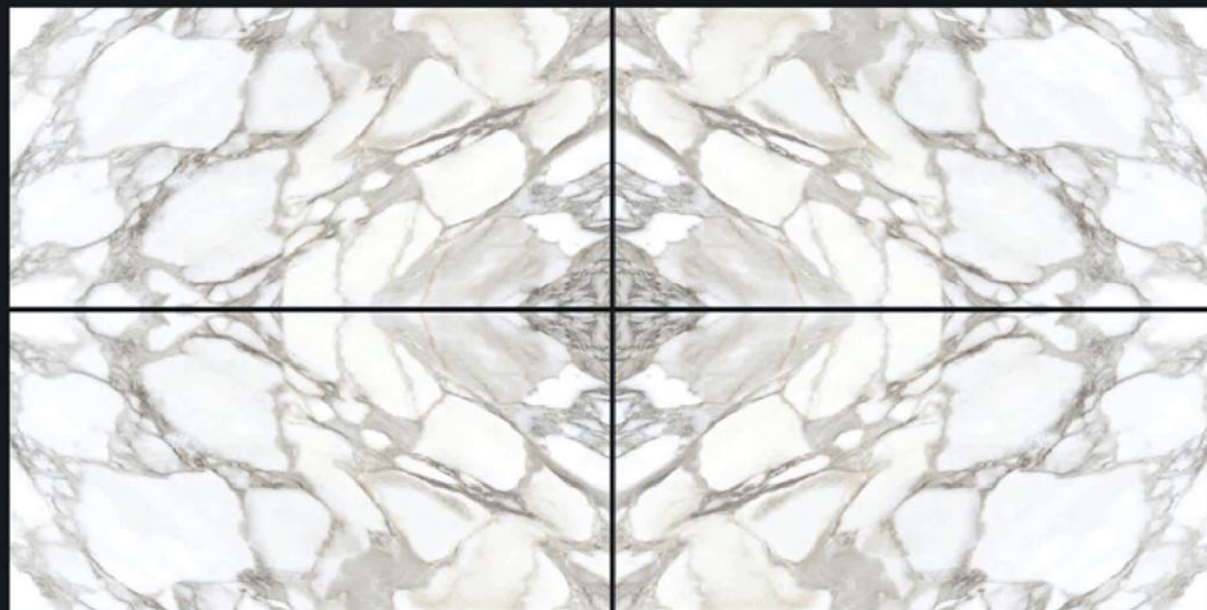

GLOSSY FINISH

Book Match

800x1600mm

GEMSER

VOLKAS VIEW A & B

GLOSSY FINISH

Book Match

800x1600mm