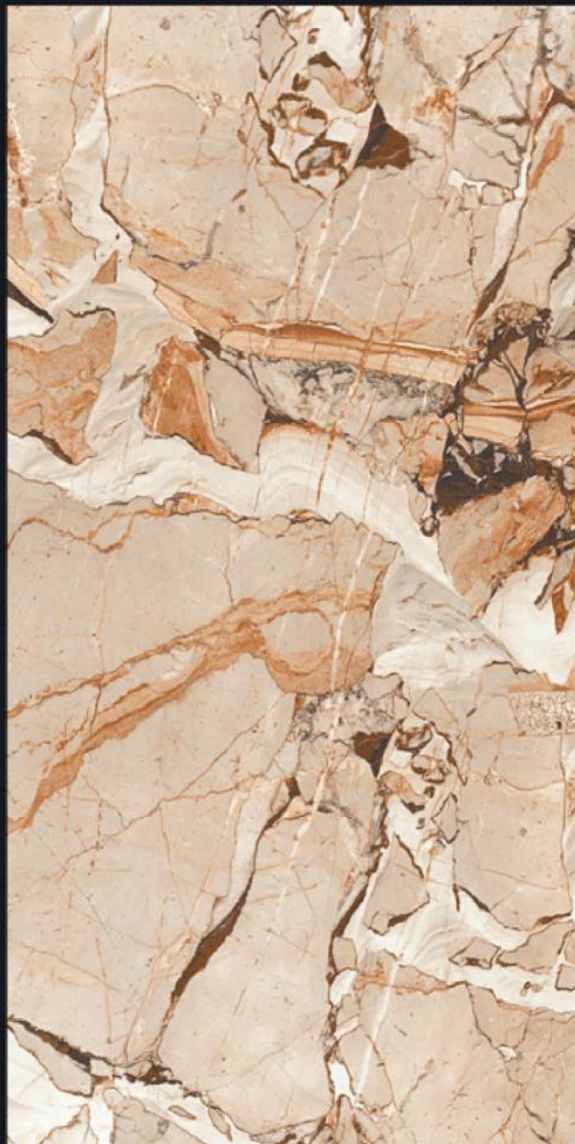

800x1600mm

GEMSER

ALASKA NATURAL

GLOSSY FINISH

800x1600mm

ANTICO PEACH

GLOSSY FINISH

lomites